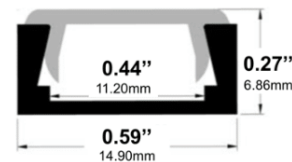

Ultra-Low-Profile LED Channel – 981 Series

The **981ASL** is a **Slim Ultra Low-Profile LED Aluminum Channel** compatible with **LED Strips up-to 11.00mm (0.44")** wide.

It's the **Shallowest** LED Channel on market!

This profile is the perfect fit for **under-cabinet, shelves, library, kitchen cabinets, closet lighting applications.**

Snap-In Frosted Cover Lens provides ease of installation.

Type:.....**LED Channel**
Material:...**Aluminum 6063-T5**
Surface:.....**Clear Anodized**
Height:.....**6.85mm / 0.27"**
Width:.....**15.75mm / 0.62"**

Length Availability

4ft (Actual Size 47") / 1.20m
8ft (Actual Size 94") / 2.40m
10ft (Actual Size 118") / 3.00m
Custom Lengths **up to 3m / 10ft**

Accessories on the next page

Accessories

Diffuser Cover Lens