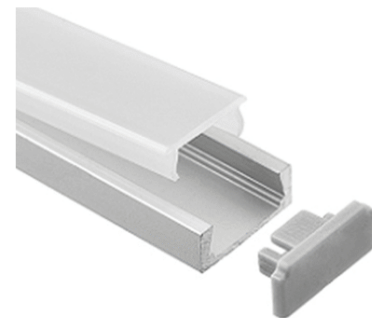

Ultra-Low-Profile LED Channel – 981 Series

The **981ASL** is a **Slim Ultra Low-Profile LED Aluminum Channel** compatible with **LED Strips up-to 11.00mm (0.44")** wide.

It's the **Shallowest** LED Channel on market!

This profile is the perfect fit for **under-cabinet, shelves, library, kitchen cabinets, closet lighting applications.**

Snap-In Frosted Cover Lens provides ease of installation.

Type:.....**LED Channel**
Material:...**Aluminum 6063-T5**
Surface:.....**Clear Anodized**
Height:.....**6.85mm / 0.27"**
Width:.....**15.75mm / 0.62"**

Length Availability

4ft (Actual Size 47") / 1.20m
8ft (Actual Size 94") / 2.40m
10ft (Actual Size 118") / 3.00m
Custom Lengths **up to 3m / 10ft**

Accessories on the next page

Accessories

Diffuser Cover Lens

Frosted "Snap-In" Diffuser
D34

End Caps

E78
Plastic End Cap

Mounting

Flat Surface Mounting Bracket