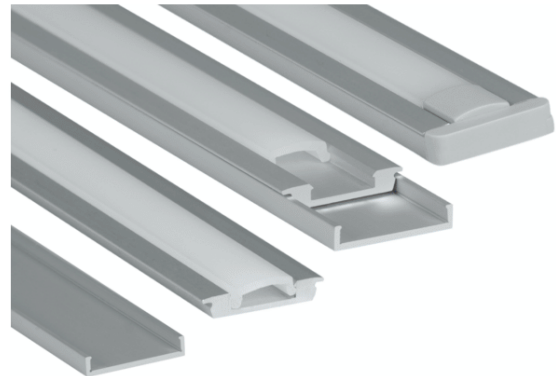

Slimline Ultra Low-Profile LED Channel - 968 Series

The **968 Series** is the **thinnest** slimline LED Channel compatible with **LED Strips up-to 0.375" (9.5mm) wide**.

This profile has an **easy-to-install ultra-light mounting profile** that provides a neat and finished look when used with End-Caps and Diffuser.

Two aluminum profiles work together as a **snap-in combination** to provide an easy installation.

It's designed for both **surface mount** and **recessed** installations. LED Channels provides **better cooling** and helps to **extend the lifespan of your LED Strip**.

Type:..... **LED Channel**
 Material:...**Aluminum 6063-T5**
 Surface:.....**Clear Anodized**
 Height w/Lens:.....**6.86mm / 0.27"**
 Height:.....**4.70mm / 0.185"**
 Width:.....**25.00mm / 0.98"**

Length Availability
 4ft (Actual Size 47") / 1.20m
 8ft (Actual Size 94") / 2.40m
 10ft (Actual Size 118") / 3.00m
 Custom Lengths **up to 3m / 10ft**