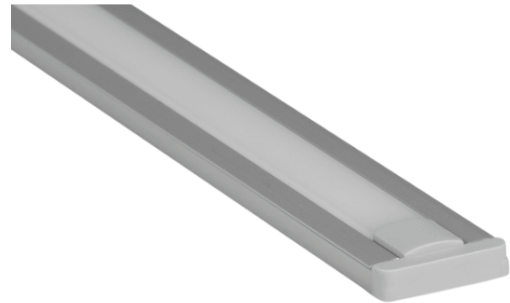

Slimline Ultra Low-Profile LED Channel - 968 Series

The **968 Series** is the **thinnest** slimline LED Channel compatible with **LED Strips up-to 0.375" (9.5mm) wide**.

This profile has an **easy-to-install ultra-light mounting profile** that provides a neat and finished look when used with End-Caps and Diffuser.

Two aluminum profiles work together as a **snap-in combination** to provide an easy installation.

It's designed for both **surface mount** and **recessed** installations. LED Channels provides **better cooling** and helps to **extend the lifespan of your LED Strip**.

Type:..... **LED Channel**
 Material:...**Aluminum 6063-T5**
 Surface:.....**Clear Anodized**
 Height w/Lens:.....**6.86mm / 0.27"**
 Height:.....**4.70mm / 0.185"**
 Width:.....**25.00mm / 0.98"**

Length Availability
 4ft (Actual Size 47") / 1.20m
 8ft (Actual Size 94") / 2.40m
 10ft (Actual Size 118") / 3.00m
 Custom Lengths **up to 3m / 10ft**