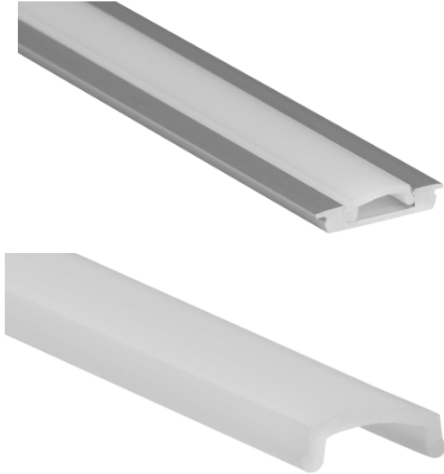

Accessories

Diffuser Cover Lens

Frosted Diffuser
D20