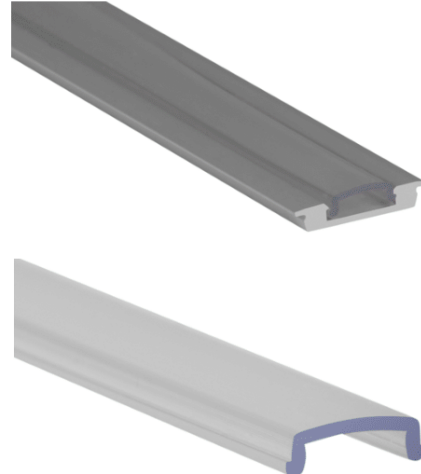

Slimline Ultra Low-Profile LED Channel - 968 Series

The **968 Series** is the **thinnest** slimline LED Channel compatible with **LED Strips up-to 0.375" (9.5mm) wide**.

This profile has an **easy-to-install ultra-light mounting profile** that provides a neat and finished look when used with End-Caps and Diffuser.

Two aluminum profiles work together as a **snap-in combination** to provide an easy installation.

It's designed for both **surface mount** and **recessed** installations. LED Channels provides **better cooling** and helps to **extend the lifespan of your LED Strip**.

Type:..... **LED Channel**
 Material:...**Aluminum 6063-T5**
 Surface:.....**Clear Anodized**
 Height w/Lens:.....**6.86mm / 0.27"**
 Height:.....**4.70mm / 0.185"**
 Width:.....**25.00mm / 0.98"**

Length Availability
 4ft (Actual Size 47") / 1.20m
 8ft (Actual Size 94") / 2.40m
 10ft (Actual Size 118") / 3.00m
 Custom Lengths **up to 3m / 10ft**

Accessories on the next page

Accessories

Diffuser Cover Lens

Frosted Diffuser
D20

Clear Diffuser
D19

End Caps

E7
Plastic End Cap