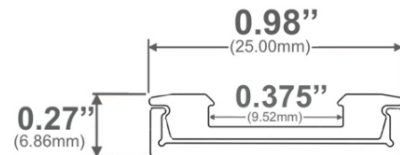

Slimline Ultra Low-Profile LED Channel - 968 Series

The **968 Series** is the **thinnest** slimline LED Channel compatible with **LED Strips up-to 0.375" (9.5mm) wide**.

This profile has an **easy-to-install ultra-light mounting profile** that provides a neat and finished look when used with End-Caps and Diffuser.

Two aluminum profiles work together as a **snap-in combination** to provide an easy installation.

It's designed for both **surface mount** and **recessed** installations. LED Channels provides **better cooling** and helps to **extend the lifespan of your LED Strip**.

Type:..... **LED Channel**
 Material:...**Aluminum 6063-T5**
 Surface:.....**Clear Anodized**
 Height w/Lens:.....**6.86mm / 0.27"**
 Height:.....**4.70mm / 0.185"**
 Width:.....**25.00mm / 0.98"**

Length Availability
 4ft (Actual Size 47") / 1.20m
 8ft (Actual Size 94") / 2.40m
 10ft (Actual Size 118") / 3.00m
 Custom Lengths **up to 3m / 10ft**