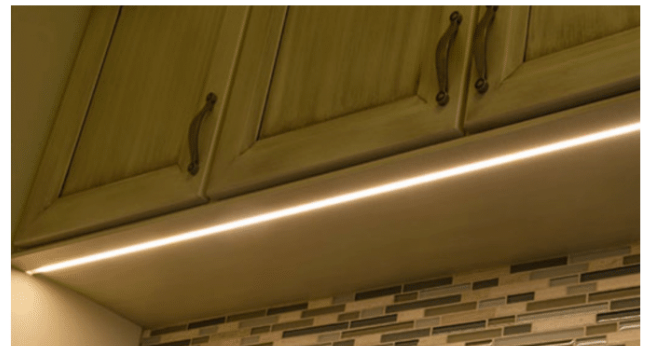

Slimline Ultra Low-Profile LED Channel - 968 Series

The **968 Series** is the **thinnest** slimline LED Channel compatible with **LED Strips up-to 0.375" (9.5mm) wide**.

This profile has an **easy-to-install ultra-light mounting profile** that provides a neat and finished look when used with End-Caps and Diffuser.

Two aluminum profiles work together as a **snap-in combination** to provide an easy installation.

It's designed for both **surface mount** and **recessed** installations. LED Channels provides **better cooling** and helps to **extend the lifespan of your LED Strip**.

Type:..... **LED Channel**
 Material:...**Aluminum 6063-T5**
 Surface:.....**Clear Anodized**
 Height w/Lens:.....**6.86mm / 0.27"**
 Height:.....**4.70mm / 0.185"**
 Width:.....**25.00mm / 0.98"**

Length Availability
 4ft (Actual Size 47") / 1.20m
 8ft (Actual Size 94") / 2.40m
 10ft (Actual Size 118") / 3.00m
 Custom Lengths **up to 3m / 10ft**