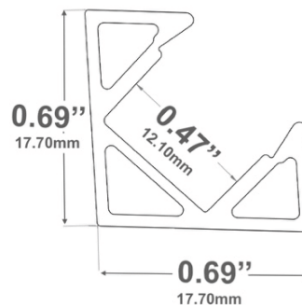

## Corner LED Channel – 965 Series

The **965 Series** is a **Corner LED Channel** compatible with **LED Strips up-to 0.47" (12mm) wide**.

It's designed for **corner** installations with 45-degree lighting needs.

LED Channels provides **better cooling** and helps to **extend the lifespan of your LED Strip**.

Type:..... **LED Channel**  
 Material:...**Aluminum 6063-T5**  
 Surface:.....**Clear Anodized**  
 Height:.....**17.70mm / 0.69"**  
 Width:.....**17.70mm / 0.69"**

### Length Availability

4ft (Actual Size 47") / 1.20m  
 8ft (Actual Size 94") / 2.40m  
 10ft (Actual Size 118") / 3.00m  
 Custom Lengths **up to 3m / 10ft**

Accessories on the next page

**Accessories**