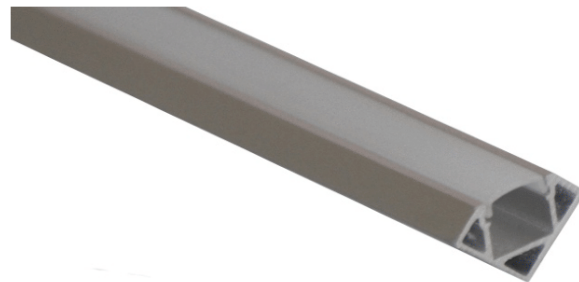

## Corner LED Channel – 965 Series

The **965 Series** is a **Corner LED Channel** compatible with **LED Strips up-to 0.47" (12mm) wide**.

It's designed for **corner** installations with 45-degree lighting needs.

LED Channels provides **better cooling** and helps to **extend the lifespan of your LED Strip**.

Type:..... **LED Channel**  
 Material:...**Aluminum 6063-T5**  
 Surface:.....**Clear Anodized**  
 Height:.....**17.70mm / 0.69"**  
 Width:.....**17.70mm / 0.69"**

### Length Availability

4ft (Actual Size 47") / 1.20m  
 8ft (Actual Size 94") / 2.40m  
 10ft (Actual Size 118") / 3.00m  
 Custom Lengths **up to 3m / 10ft**

Accessories on the next page

**Accessories**