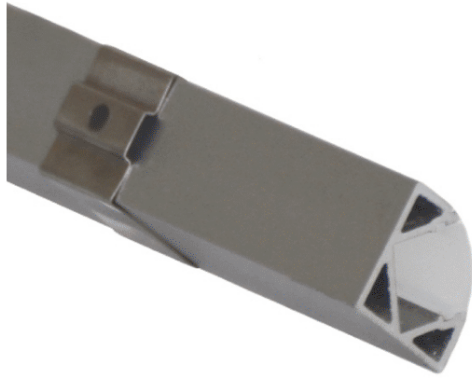

## Corner LED Channel – 965 Series

The **965 Series** is a **Corner LED Channel** compatible with **LED Strips up-to 0.47" (12mm) wide**.

It's designed for **corner** installations with 45-degree lighting needs.

LED Channels provides **better cooling** and helps to **extend the lifespan of your LED Strip**.

Type:..... **LED Channel**  
 Material:...**Aluminum 6063-T5**  
 Surface:.....**Clear Anodized**  
 Height:.....**17.70mm / 0.69"**  
 Width:.....**17.70mm / 0.69"**

### Length Availability

4ft (Actual Size 47") / 1.20m  
 8ft (Actual Size 94") / 2.40m  
 10ft (Actual Size 118") / 3.00m  
 Custom Lengths **up to 3m / 10ft**

Accessories on the next page

**Accessories**

**Diffuser Cover Lens**

Frosted Diffuser  
D20

Clear Diffuser  
D19

**End Caps**

E71  
Plastic End Cap

**Mounting** on the next page 

**Mounting**

965-BRC  
Mounting Clips