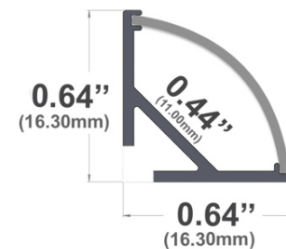

Slimline Corner LED Channel - 964 Series

The **964 Series** is a slimline **Corner LED Channel** compatible with **LED Strips up-to 0.44" (11mm) wide**.

It's designed for **corner** installations with 45-degree lighting needs. Back-Channel groove helps for ease of wiring.

LED Channels provides **better cooling** and helps to **extend the lifespan of your LED Strip**.

Type:..... **LED Channel**
Material:...**Aluminum 6063-T5**
Surface:.....**Clear Anodized**
Height:.....**16.30mm / 0.64"**
Width:.....**16.30mm / 0.64"**

Length Availability

4ft (47") / 1.20m

8ft (94") / 2.40m

10ft (118") / 3.00m

Custom Lengths **up to 3m / 10ft**

Accessories on the next page

Accessories

End Caps