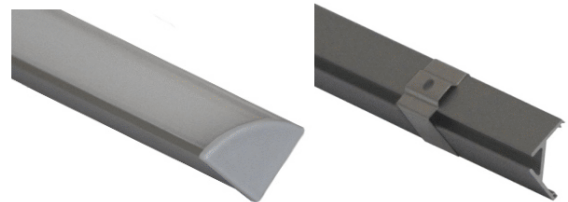

Slimline Corner LED Channel - 964 Series

The **964 Series** is a slimline **Corner LED Channel** compatible with **LED Strips up-to 0.44" (11mm) wide**.

It's designed for **corner** installations with 45-degree lighting needs. Back-Channel groove helps for ease of wiring.

LED Channels provides **better cooling** and helps to **extend the lifespan of your LED Strip**.

Type:..... **LED Channel**
Material:...**Aluminum 6063-T5**
Surface:.....**Clear Anodized**
Height:.....**16.30mm / 0.64"**
Width:.....**16.30mm / 0.64"**

Length Availability

4ft (47") / 1.20m

8ft (94") / 2.40m

10ft (118") / 3.00m

Custom Lengths **up to 3m / 10ft**

Accessories on the next page

Accessories

End Caps