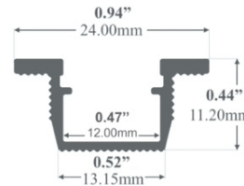

Recessed LED Channel – 962 Series

The **962 Series** is a **slimline recessed LED Channel** compatible with **LED Strips up-to 0.47" (12mm) wide**.

It's designed for **recessed** installations to provide a clear and finished look.

Thanks to its **Heatsink design**, 962 Series provides **better cooling** and helps to **extend the lifespan of your LED Strip**.

Type:..... **LED Channel**
Material:...**Aluminum 6063-T5**
Surface:.....**Clear Anodized**
Height:.....**11.20mm / 0.44"**
Width:.....**13.15mm / 0.52"**

Length Availability

4ft (Actual Size 47") / 1.20m
8ft (Actual Size 94") / 2.40m
10ft (Actual Size 118") / 3.00m
Custom Lengths **up to 3m / 10ft**

Accessories on the next page

Accessories

Diffuser Cover Lens