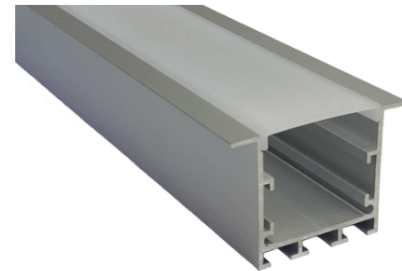

## Recessed LED Channel - 440

The **440 Series** is a **recessed** LED Aluminum Channel compatible with **LED Strips up-to 1.07" (27mm) wide**.

It's designed for **recessed** installations to provide a clear and finished look.

Thanks to its design, 440 Series provides **better cooling** and helps to **extend the lifespan of your LED Strip**.

Type:.....LED Channel  
Material:...Aluminum 6063-T5  
Surface:.....Clear Anodized  
Height:.....35.00mm / 1.38"  
Width:.....36.30mm / 1.43"

### Length Availability

4ft (Actual Size 47") / 1.20m  
8ft (Actual Size 94") / 2.40m  
10ft (Actual Size 118") / 3.00m  
Custom Lengths **up to 3m / 10ft**

Accessories on the next page

**Accessories**

**Diffuser Cover Lens**

Frosted Diffuser  
440ASL-DF-32

**End Caps**

Plastic End Cap  
440ASL-EC-75