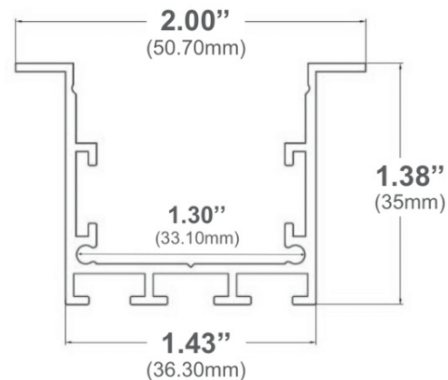

## Recessed LED Channel - 440

The **440 Series** is a **recessed** LED Aluminum Channel compatible with **LED Strips up-to 1.07" (27mm) wide**.

It's designed for **recessed** installations to provide a clear and finished look.

Thanks to its design, 440 Series provides **better cooling** and helps to **extend the lifespan of your LED Strip**.

Type:.....LED Channel  
Material:...Aluminum 6063-T5  
Surface:.....Clear Anodized  
Height:.....35.00mm / 1.38"  
Width:.....36.30mm / 1.43"

### Length Availability

4ft (Actual Size 47") / 1.20m  
8ft (Actual Size 94") / 2.40m  
10ft (Actual Size 118") / 3.00m  
Custom Lengths **up to 3m / 10ft**

Accessories on the next page

**Accessories**

**Diffuser Cover Lens**