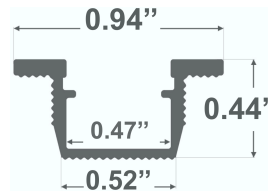

## Recessed LED Channel – 962 Series

The **962 Series** is a **slimline recessed LED Channel** compatible with **LED Strips up-to 0.47" (12mm) wide**.

It's designed for **recessed** installations to provide a clear and finished look.

Thanks to its **Heatsink design**, 962 Series provides **better cooling** and helps to **extend the lifespan of your LED Strip**.

Type:..... **LED Channel**  
Material:...**Aluminum 6063-T5**  
Surface:.....**Clear Anodized**  
Height:.....**11.20mm / 0.44"**  
Width:.....**13.15mm / 0.52"**

### Length Availability

4ft (Actual Size 47") / 1.20m  
8ft (Actual Size 94") / 2.40m  
10ft (Actual Size 118") / 3.00m  
Custom Lengths **up to 3m / 10ft**